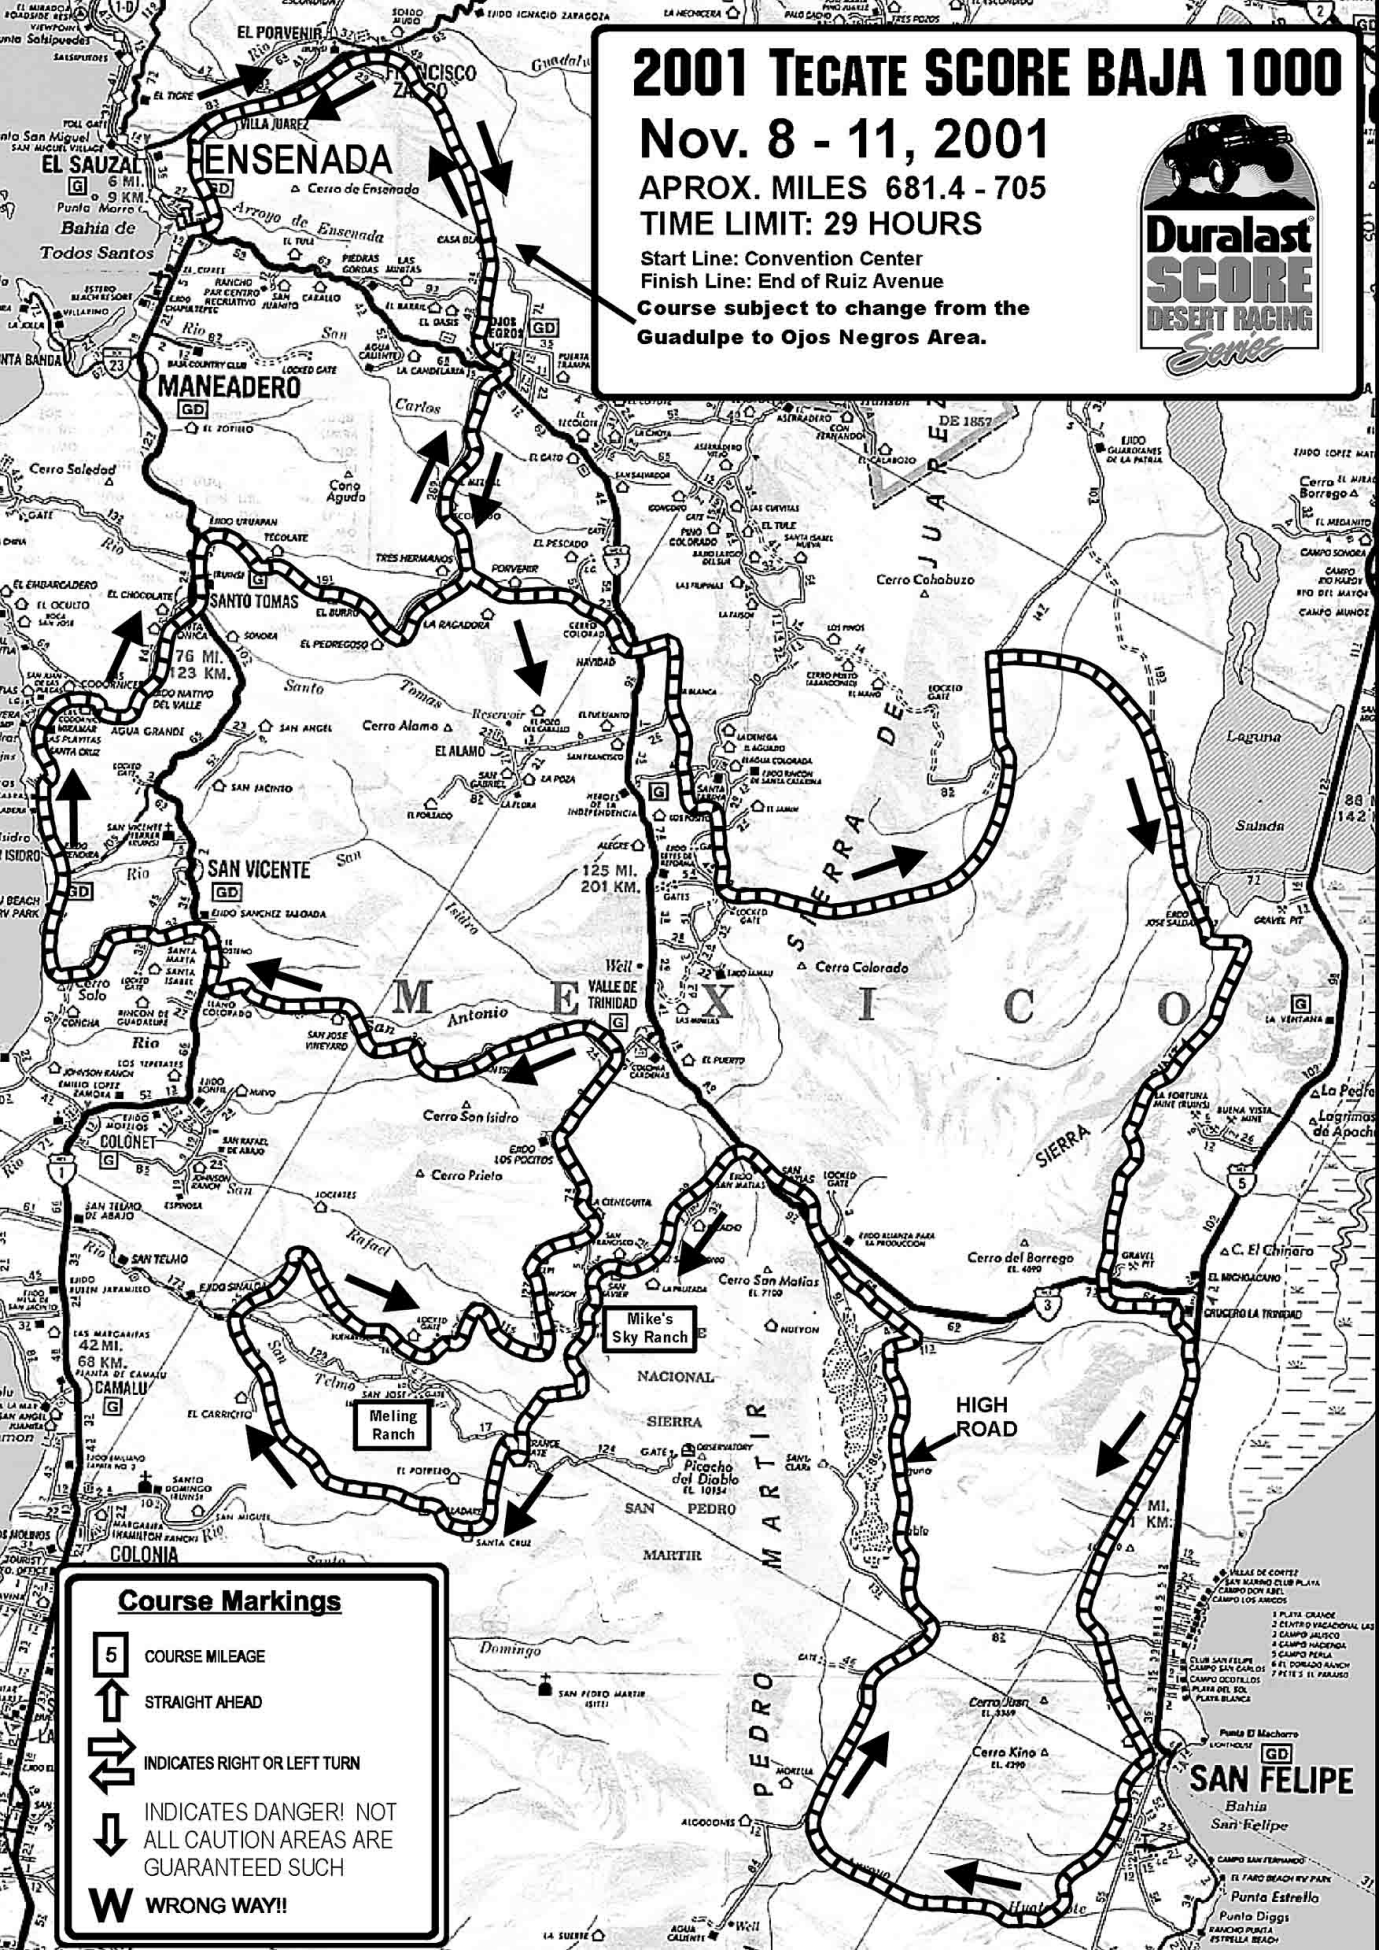

# 2001 Tecate SCORE BAJA 1000

Nov. 8 - 11, 2001

APROX. MILES 681.4 - 705

TIME LIMIT: 29 HOURS

Start Line: Convention Center

Finish Line: End of Ruiz Avenue

Course subject to change from the Guadalupe to Ojos Negros Area.

## Course Markings

-  COURSE MILEAGE
-  STRAIGHT AHEAD
-  INDICATES RIGHT OR LEFT TURN
-  INDICATES DANGER! NOT ALL CAUTION AREAS ARE GUARANTEED SUCH
-  WRONG WAY!!