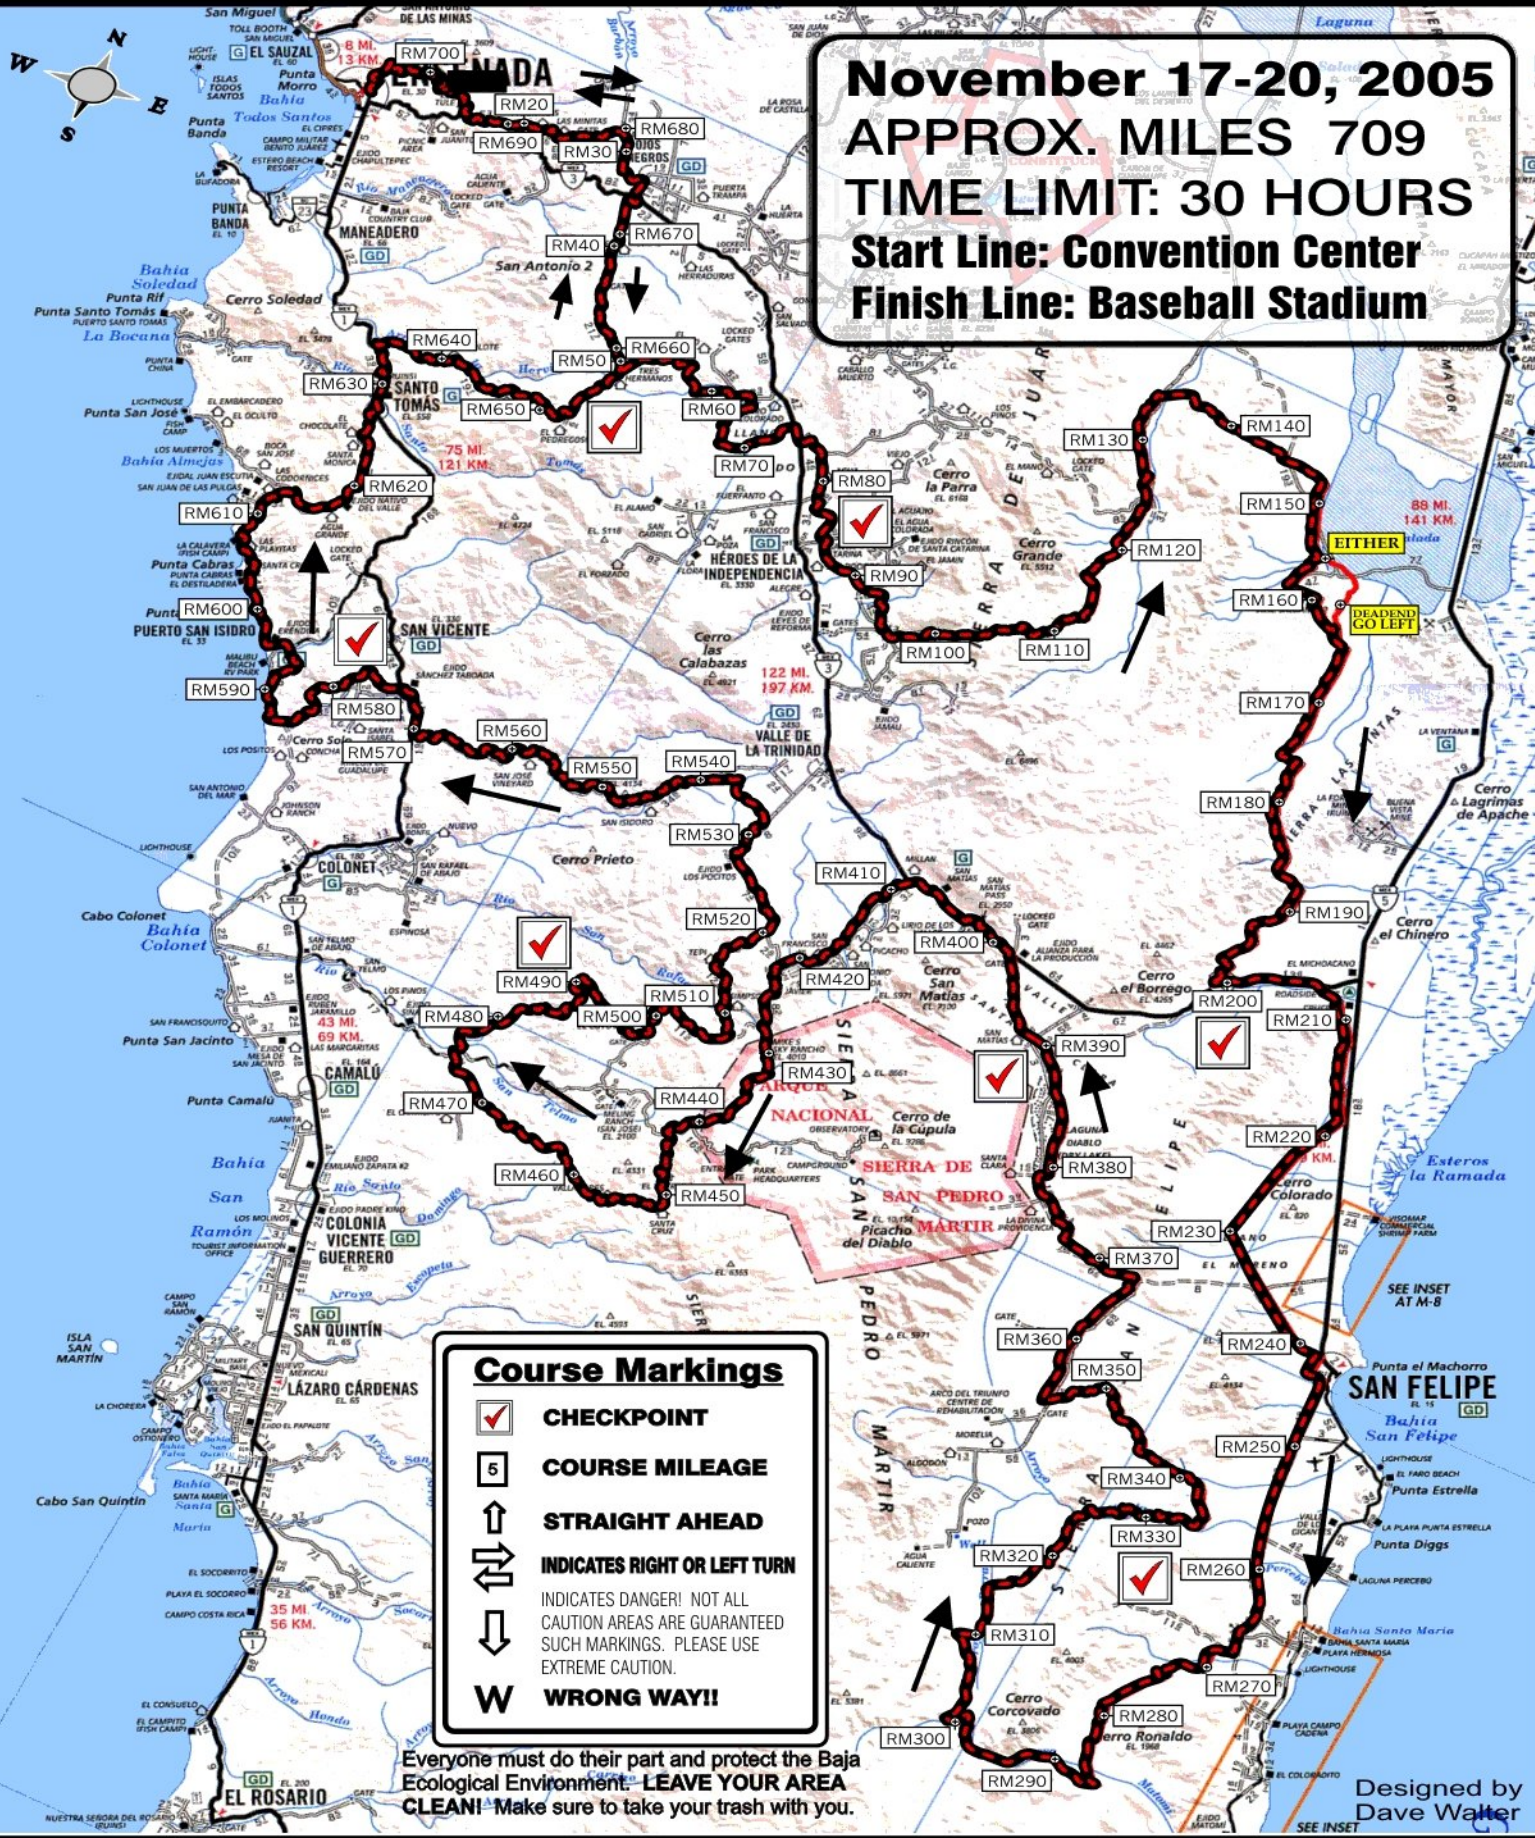

# 2005 TECATE SCORE BAJA 1000

**November 17-20, 2005**  
**APPROX. MILES 709**  
**TIME LIMIT: 30 HOURS**  
**Start Line: Convention Center**  
**Finish Line: Baseball Stadium**

**Course Markings**

- CHECKPOINT**
- COURSE MILEAGE**
- STRAIGHT AHEAD**
- INDICATES RIGHT OR LEFT TURN**
- INDICATES DANGER! NOT ALL CAUTION AREAS ARE GUARANTEED SUCH MARKINGS. PLEASE USE EXTREME CAUTION.**
- WRONG WAY!!**

Everyone must do their part and protect the Baja Ecological Environment. **LEAVE YOUR AREA CLEAN!** Make sure to take your trash with you.

Designed by Dave Walter  
 SEE INSET AT M-8