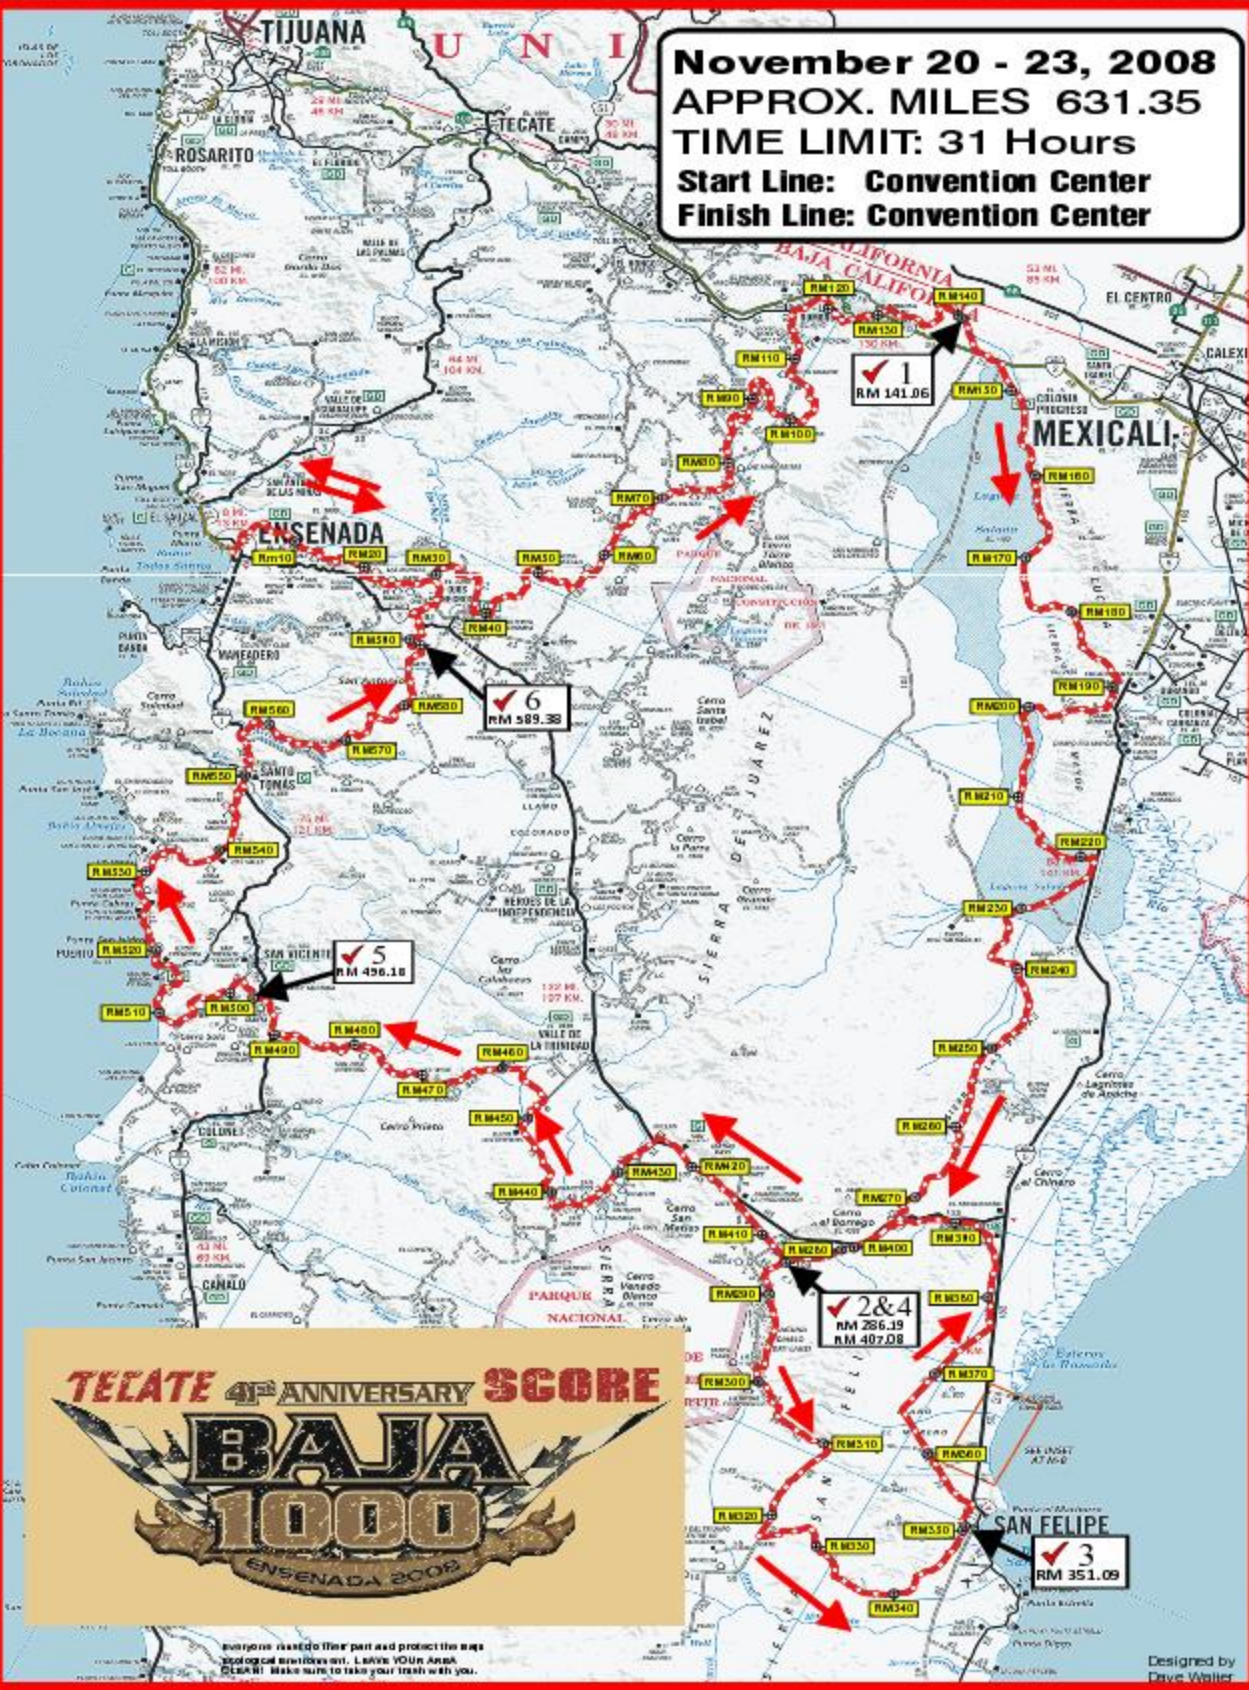

2008 TECATE SCORE BAJA 1000

November 20 - 23, 2008
APPROX. MILES 631.35
TIME LIMIT: 31 Hours
Start Line: Convention Center
Finish Line: Convention Center

Designed by
Dave Walter